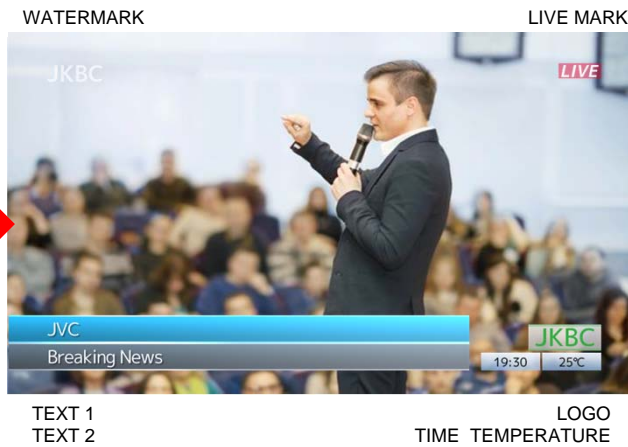

Watermark overlay

- Switchable stored watermark (on/off)
- Adjustable watermark position
- All settings protected by password to prevent unauthorised or accidental changes

*Global IP needed in 4G/LTE adapter

Notes
Camera functionality of GY-HM200ESB is identical to the GY-HM200E. Paid upgrade available from E to ESB model. During 4K recording, the live streaming and overlay functions are not available.